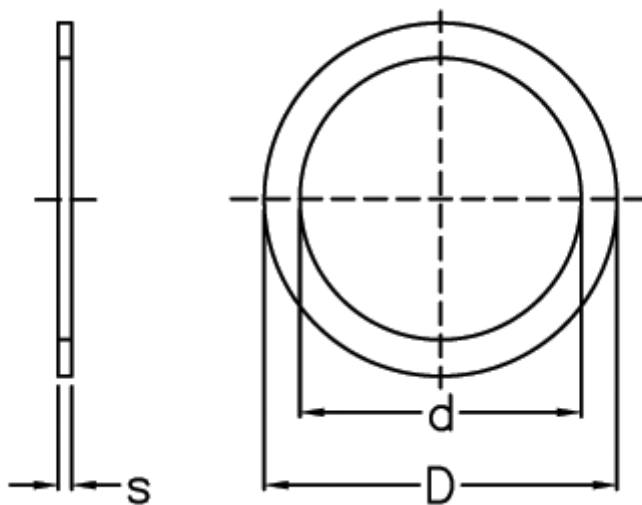

Article number: 0130707

Description: Shim Washer  
PS 60x75x2 DIN 988

## Measures

---

d = 60

D = 75

Description = PS 60x75x2

s = 2.00

tol = -0.07

Weight kg/1000 = 25.000